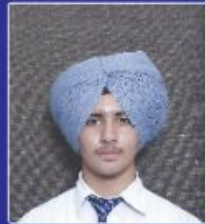

MANAVJOT SINGH
451/500
90.2%